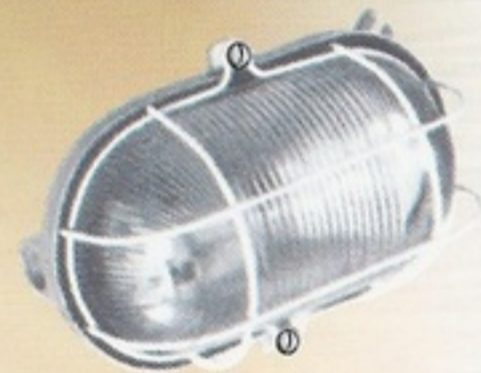

BULK-HEAD (ALU. CASTING)

ALBH- 60/ 100 W.	Rs.350/-